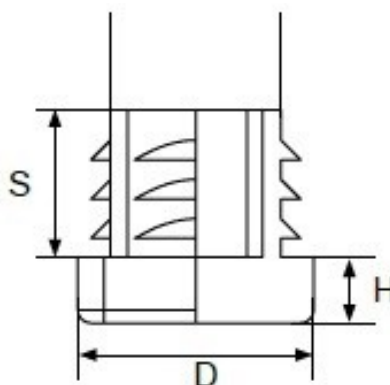

PRODUCT SHEET

Description:

Insert Glide For Square Tubes, 30x30mm, PE, Black

Item number:

10.03.070-0

Units	Box	Carton	HS Code	Barcode
Pcs.	500	2000	3901908099	 5704866007313

Color	D diameter	S shaft	H height
Black	12 x 12 mm	11,6 mm	4,0 mm
Black	16 x 16 mm	12 mm	5,0 mm
Black	18 x 18 mm	11 mm	5,0 mm
Black	20 x 20 mm	12 mm	5,0 mm
White	20 x 20 mm	12 mm	5,0 mm
Black	22 x 22 mm	14 mm	5,0 mm
Black	25 x 25 mm	13,5 mm	5,0 mm
White	25 x 25 mm	13,5 mm	5,0 mm
Black	30 x 30 mm	13,5 mm	5,0 mm
Black	40 x 40 mm	14 mm	5,0 mm
Black	50 x 50 mm	19 mm	5,0 mm
Black	60 x 60 mm	19 mm	5,0 mm